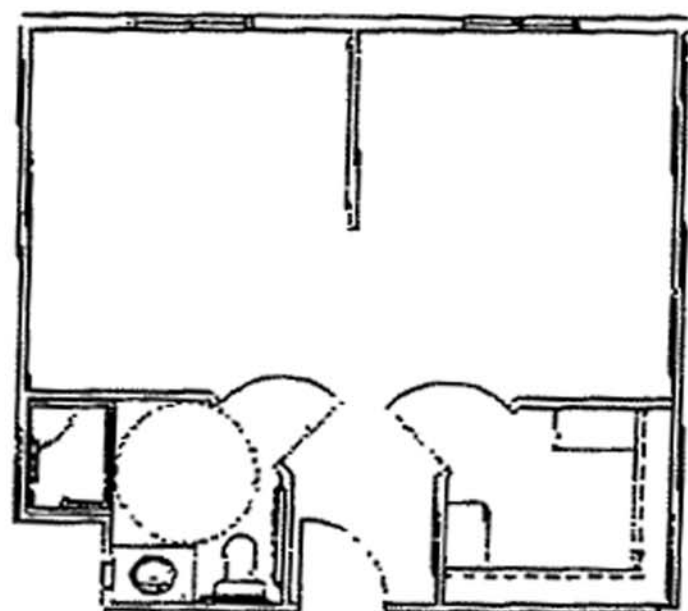

Single Room

290 Sq. Ft.

Double Room

341 Sq. Ft.

Suite

450 Sq. Ft.

*Rooms available at Greenleaf Assisted Living.**

**All rooms are not available at all locations.*